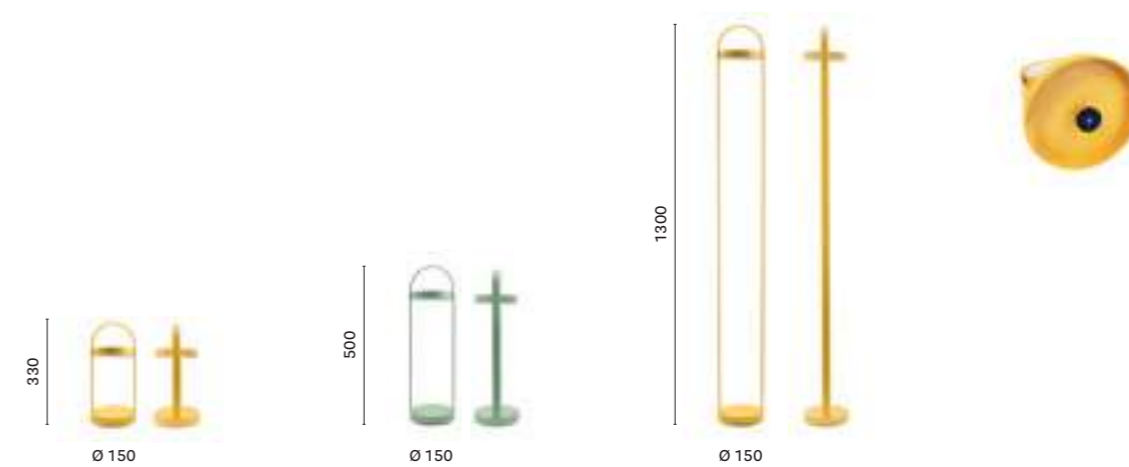

SIZES / DIMENSIONI

1799

Wireless polypropylene and aluminium lighting

1799/50

Wireless polypropylene and aluminium lighting

1799/130

Wireless polypropylene and aluminium lighting

1799_MGN_10

Magnet kit, suitable for items 1799 and 1799/50

FINISHES / FINITURE

polypropylene and aluminium / polipropilene e alluminio