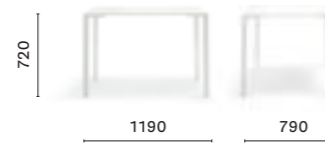

TG\_89X89

Dining table,  
height  
Tavolo da pranzo,  
altezza  
720 mm

TG\_79X79

SIZES / DIMENSIONI

**TG 69x69**

Table, aluminium legs and plate, solid laminate / laminate\* top

**TG 79x79**

Table, aluminium legs and plate, solid laminate / laminate\* top

**TG 109x69**

Table, aluminium legs and plate, solid laminate / laminate\* top

**TG 139x139**

Table, aluminium legs and plate, solid laminate / laminate\* top

**TG 119x79**

Table, aluminium legs and plate, solid laminate / laminate\* top