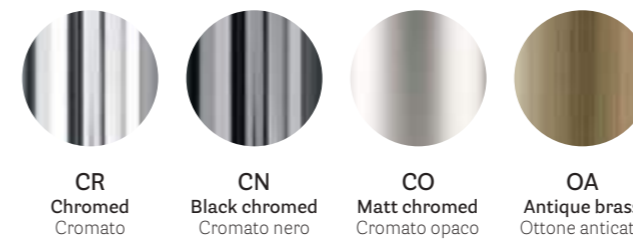

FINISHES / FINITURE

polypropylene / polipropilene

White front side always / scocca interna sempre bianca

fabrics / tessuti

→ see booklet for finishes  
vedi catalogo finiture

steel / acciaio

powder coated / verniciato