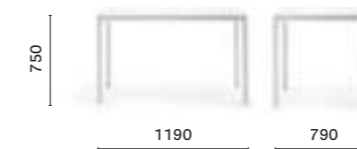

TK2_119X79

Table, steel frame and solid laminate* or laminate top