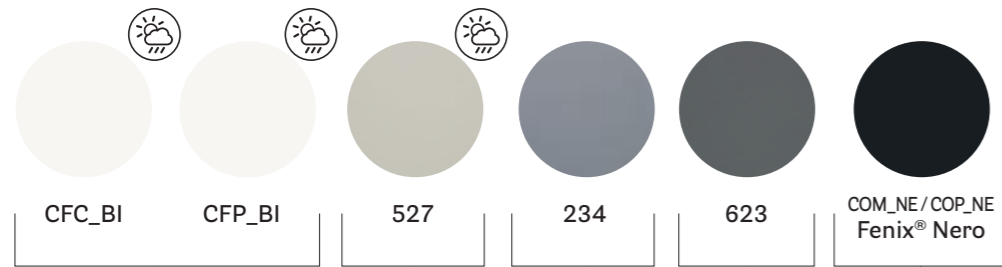

solid laminate top / ripiano in stratificato