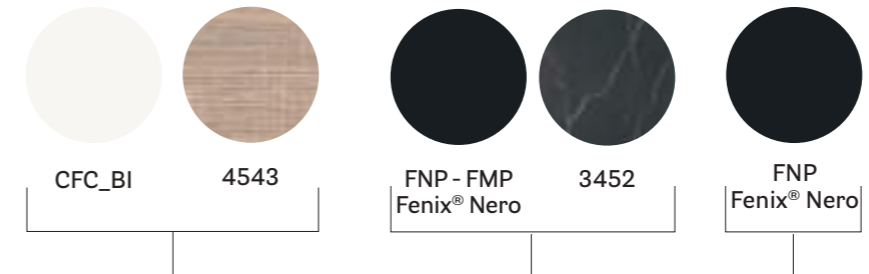

FINISHES / FINITURE

solid laminate top / ripiano in stratificato