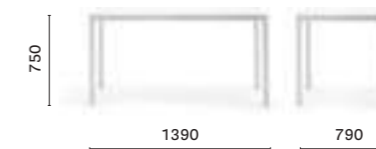

TK2_139X79

Table, steel frame and solid laminate* or laminate top