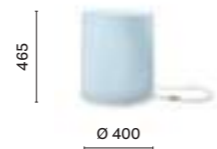

485L
Polyethylene pouf
IP40