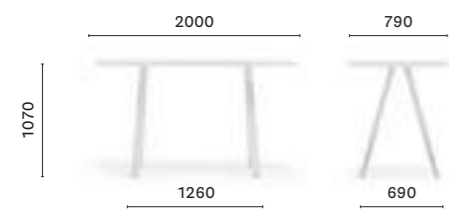

ARK 107_200X79

High table, steel legs and aluminium frame, solid laminate top