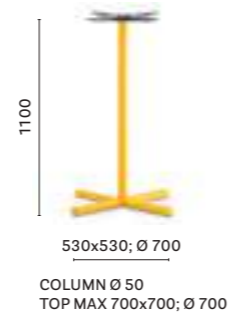

4756
Poseur table base,
cast-iron base