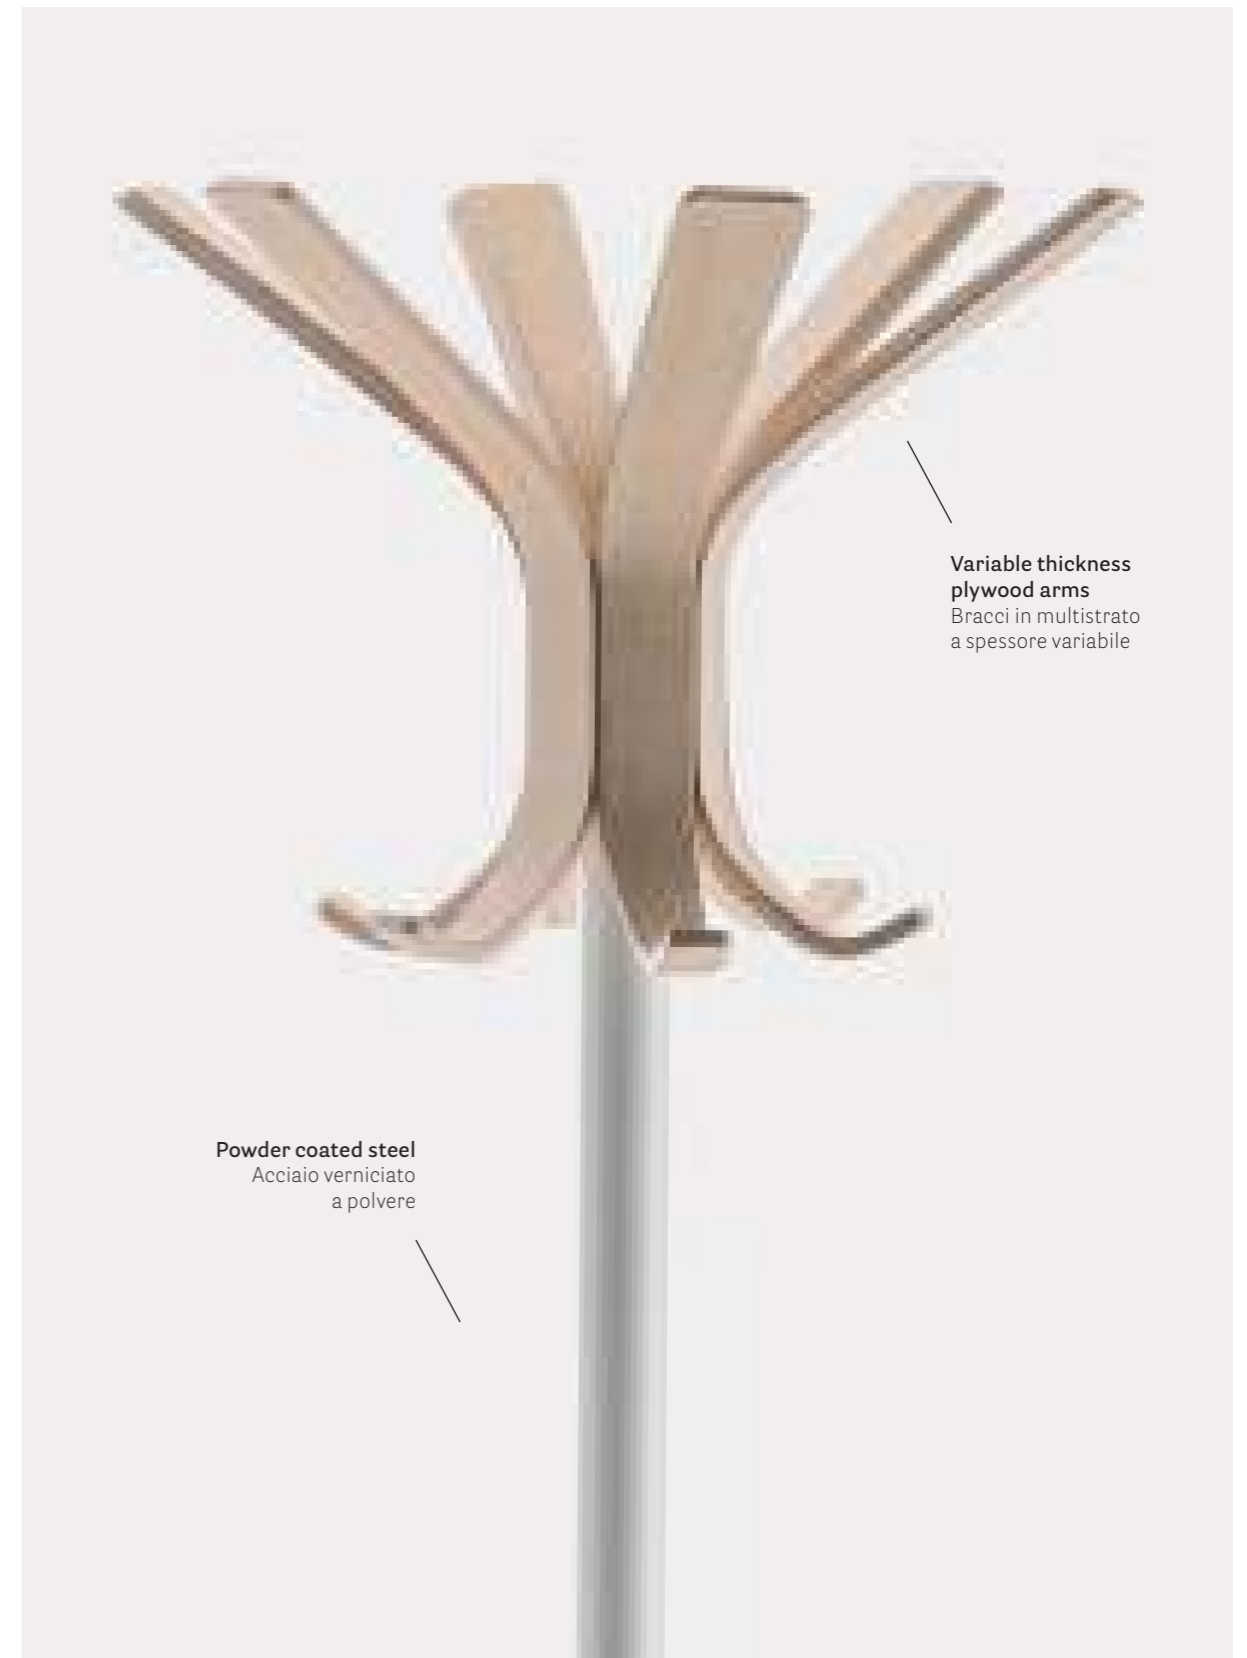

Coat stand

Appendiabiti da terra