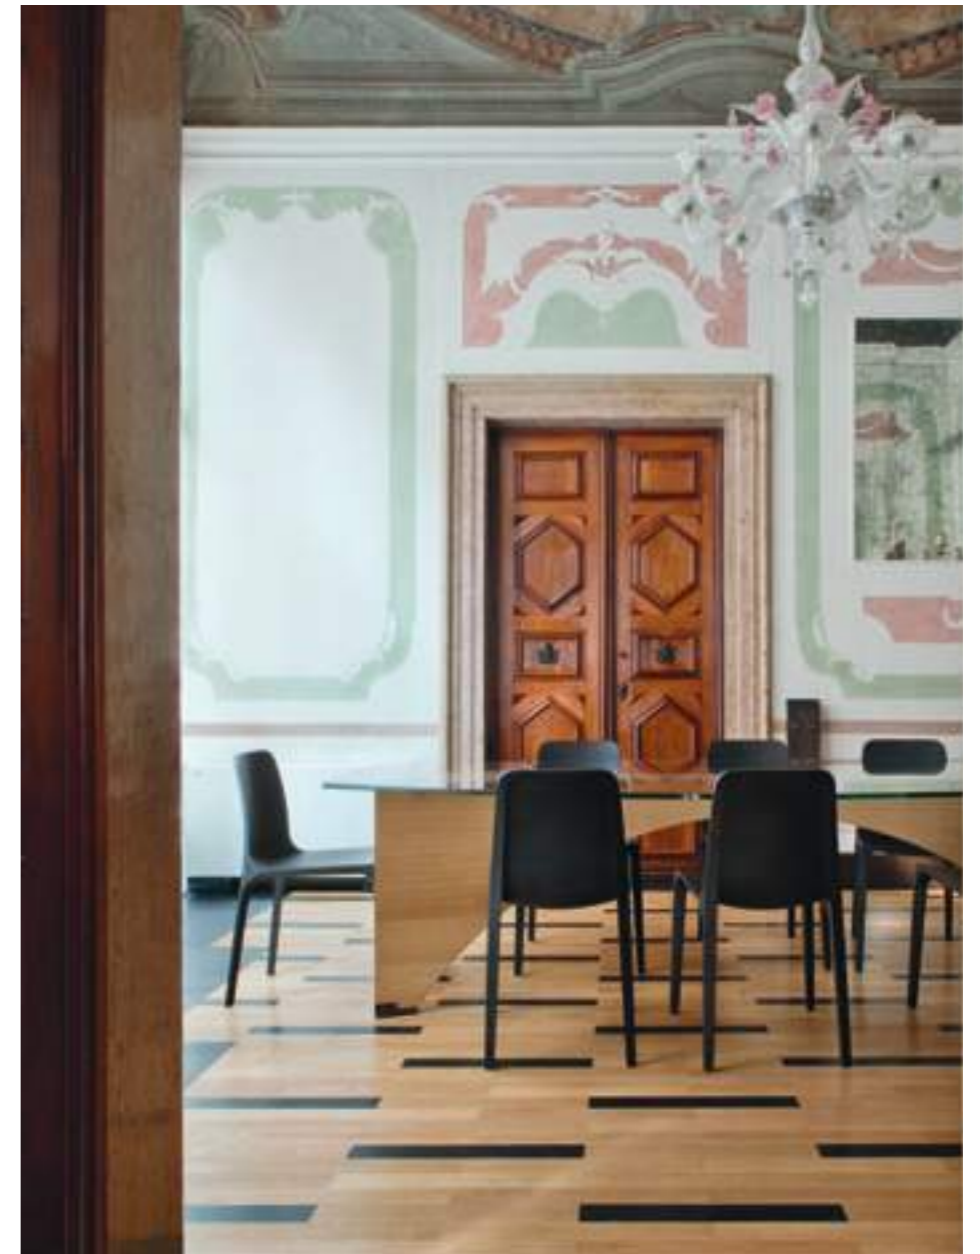

CHAIR / SEDIA

Lacquered oak
with visible grains
Rovere laccato
a poro aperto

Studio Boldrin e Vianello

Venice, Italy

Project: Office

Architects: Cattaneo architetti associati
Renzo Cattaneo, Armando Cattaneo

Product: Frida chair