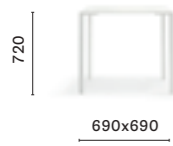

TG\_89X89

Dining table,  
height  
Tavolo da pranzo,  
altezza  
720 mm

TG\_79X79

SIZES / DIMENSIONI

**TG 69x69**

Table, aluminium legs and plate, solid laminate / laminate\* top

**TG 79x79**

Table, aluminium legs and plate, solid laminate / laminate\* top