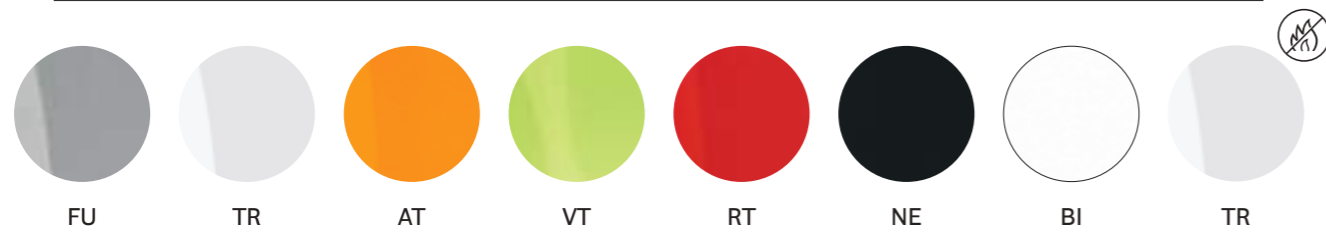

FINISHES / FINITURE

polycarbonate / policarbonato

technopolymer / tecnopolimero

fabrics / tessuti

→ see booklet for finishes
vedi catalogo finiture

varnished ash / frassino verniciato

lacquered ash with visible grains
frassino laccato a poro aperto

FINISHES / FINITURE

stainless steel / acciaio inox

steel / acciaio

aluminium / alluminio

powder coated / verniciato

→ see booklet for finishes
vedi catalogo finiture

CERTIFICATES / CERTIFICAZIONI