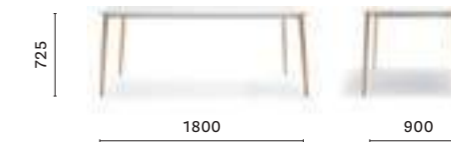

TMLF_180X90

Fixed table, solid ash wood legs, solid laminate top