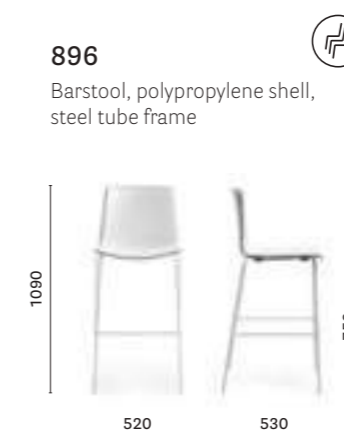

### SIZES / DIMENSIONI

SIZES / DIMENSIONI

890/2

Side chair, upholstered shell, steel tube frame

897/2

Side chair, upholstered shell, steel rod sled frame

895/2

Armchair, upholstered shell, steel tube frame