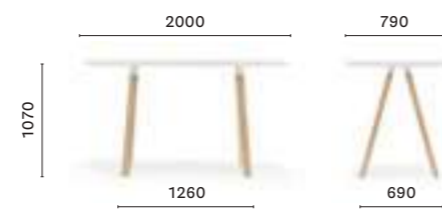

ARKW 107_200X79

High table, oak legs and aluminium frame, solid laminate top