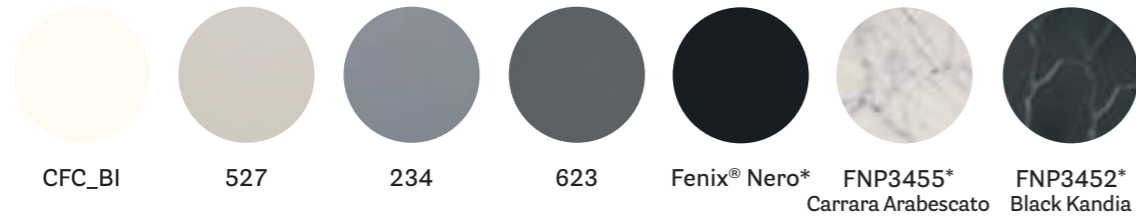

SIZES / DIMENSIONI

TBA_90X90

Table, ash wood legs, aluminium frame, Fenix® or solid laminate top

TBA D139

Table, ash wood legs, aluminium frame, Fenix® or solid laminate top

TBA 160/200x90

Table, ash wood legs, aluminium frame, Fenix® or solid laminate top

TBA 200/240/300x100

Table, ash wood legs, aluminium frame, Fenix® or solid laminate top

TBA 200/240x100 CC

Table, ash wood legs, aluminium frame, Fenix® or solid laminate top, single cable management (1000x42-60)

FINISHES / FINITURE

solid laminate top / ripiano in stratificato

*Anti-fingerprint
Anti-impronta

coated ash legs

gambe in frassino verniciato

FR
Bleached ash
Frassino sbiancato

N1
Light walnut
Noce chiaro

lacquered ash legs with visible grains

gambe in frassino laccato a poro aperto

AN
Black
Nero