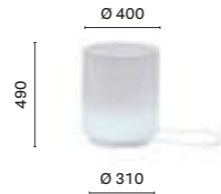

486
Polyethylene pouf, methacrylate top,
steel base 25W energy saver IP20