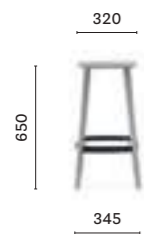

2702
Ash wood barstool, aluminium footrest