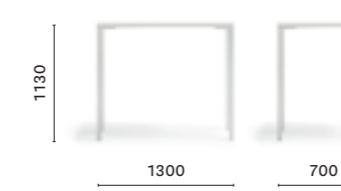

TG_H110 130x70

High table, aluminium legs and plate, laminate top