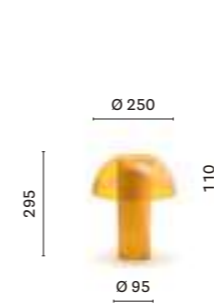

L003TA

Polycarbonate lighting