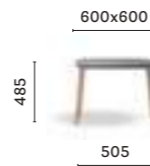

MLT_60X60X48

Coffee table, solid ash wood legs, marble top