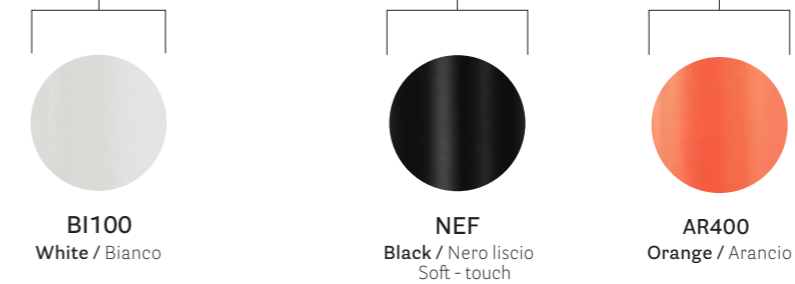

TOA360X100

Table, aluminium legs, solid laminate

FINISHES / FINITURE

solid laminate top / ripiano in stratificato

powder-coated aluminium legs / gambe in alluminio verniciato

solid laminate top / ripiano in stratificato