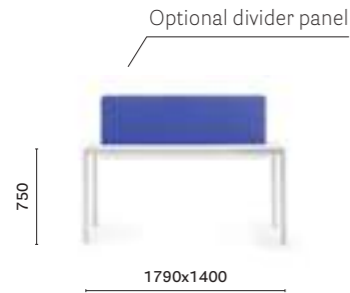

SIZES / DIMENSIONI

**TK2S179X140**

Desk Table 2 stations, steel frame, laminate top, setting for divider panel, single cable management (1500x150)

**TK2S340X140**

Desk Table 4 stations, steel frame, laminate top, setting for divider panel, double cable management (1500x150)