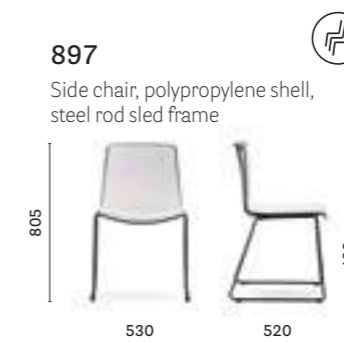

### SIZES / DIMENSIONI

SIZES / DIMENSIONI

890/2

Side chair, upholstered shell, steel tube frame

897/2

Side chair, upholstered shell, steel rod sled frame

895/2

Armchair, upholstered shell, steel tube frame