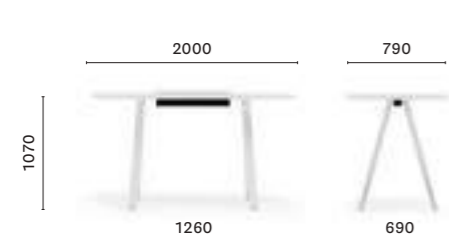

ARK 107_200X79 CC

High table, steel legs and aluminium frame, solid laminate top, single cable management (800x42/60)