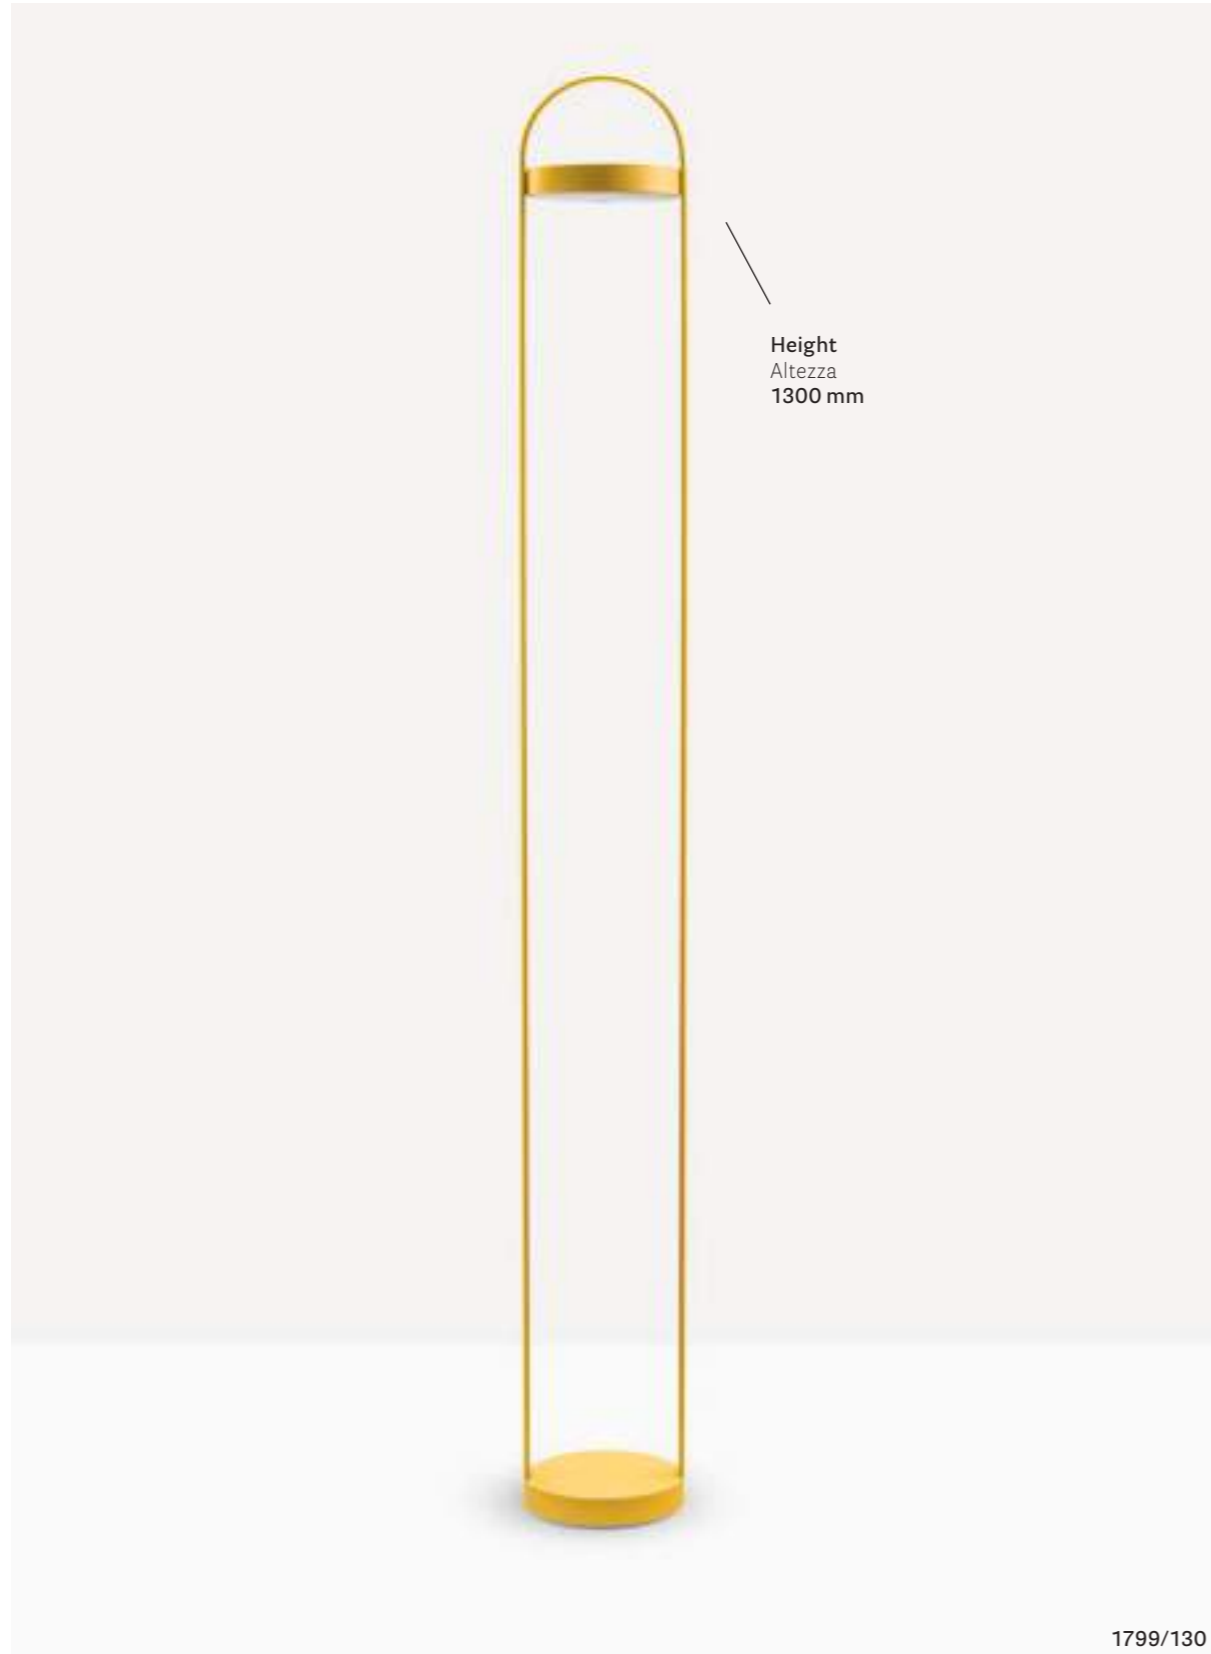

FLOOR / DA TERRA

#pedralitales

Alcácer do Sal, Portugal

Project: 2020 ADV campaign

Products: Giravolta lighting, Folk chair