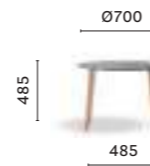

MLTD_70X48

Coffee table, solid ash wood legs, marble top