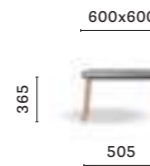

MLT_60X60X36

Coffee table, solid ash wood legs, marble top