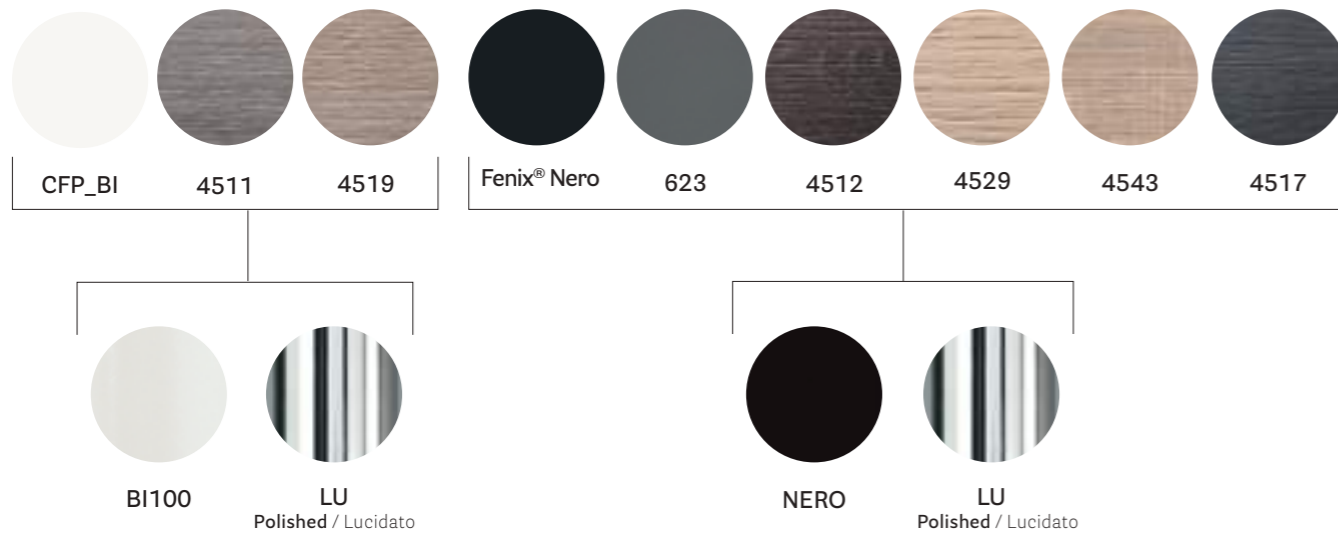

SIZES / DIMENSIONI

TYT

Aluminium tilting office table

FINISHES / FINITURE

solid laminate top with powder-coated or polished legs / ripiano in stratificato con gambe in acciaio verniciato o lucidato

FINISHES / FINITURE

laminated top with powder-coated or polished legs / ripiano in laminato con gambe in acciaio verniciato o lucidato

any standard colour in powder coated finish table base  
basamento verniciato in tutti i colori standard