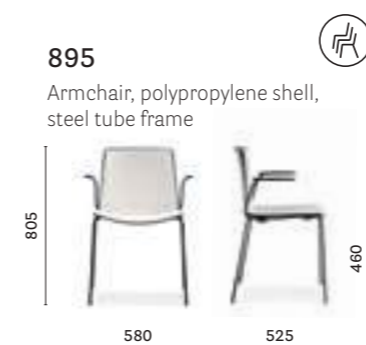

### SIZES / DIMENSIONI

SIZES / DIMENSIONI

890/2

Side chair, upholstered shell, steel tube frame

897/2

Side chair, upholstered shell, steel rod sled frame

895/2

Armchair, upholstered shell, steel tube frame