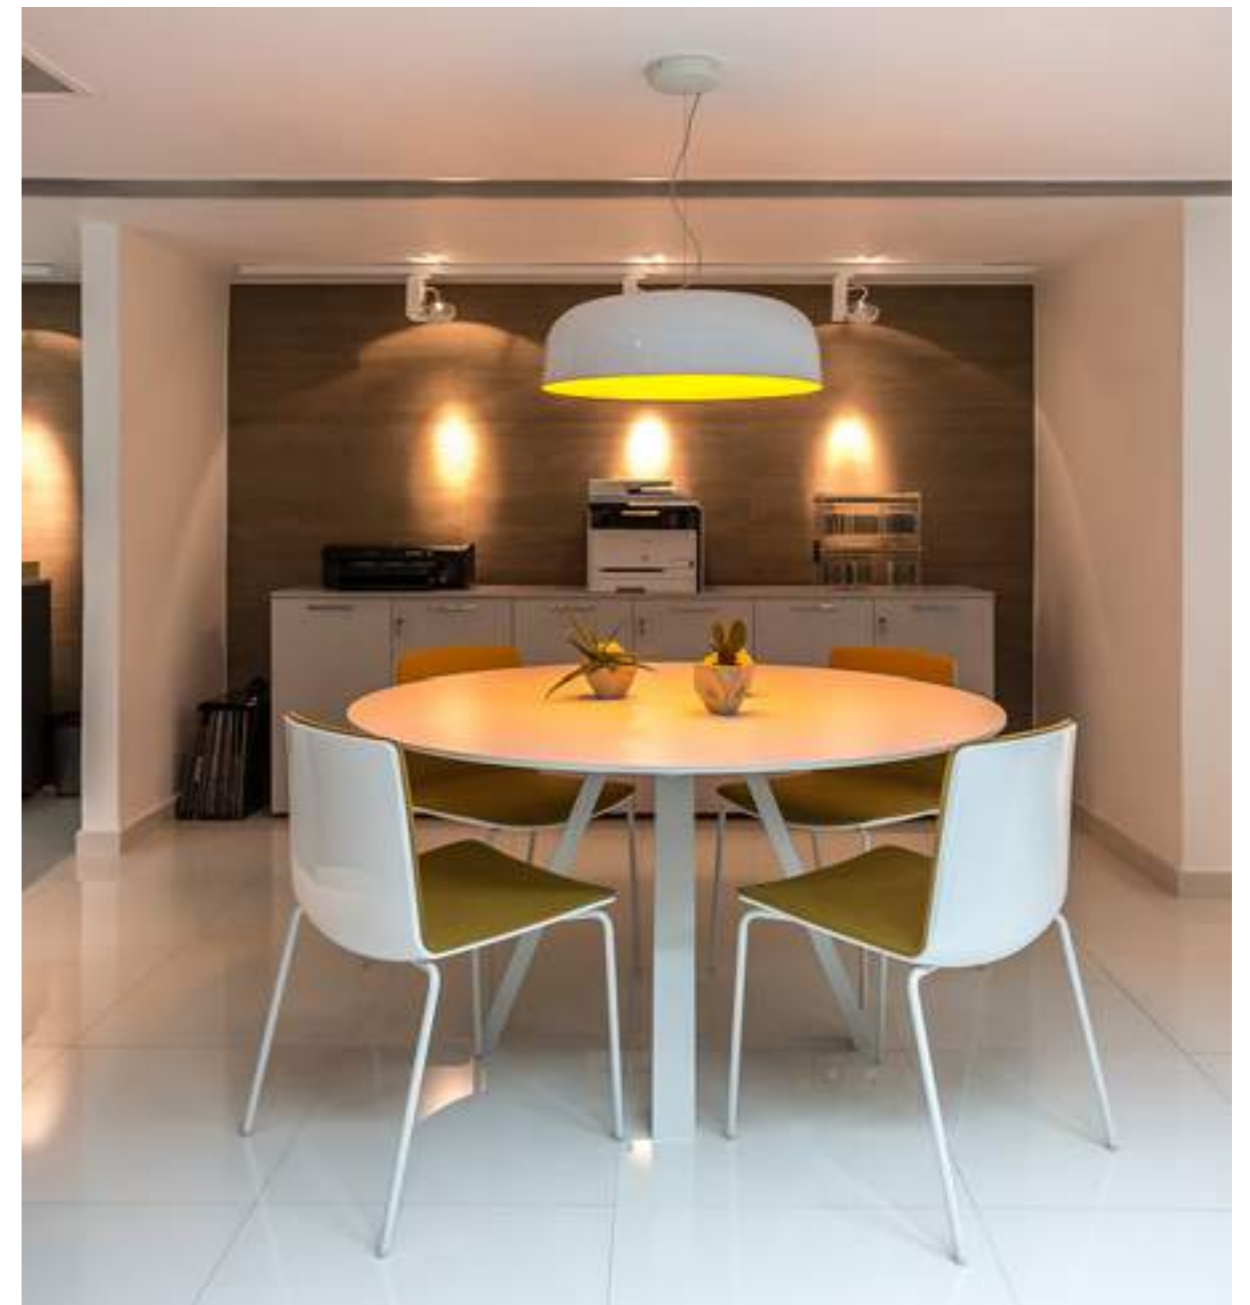

## Infinity Offices

Sliema, Malta

Project: Office

Products: Noa side chair