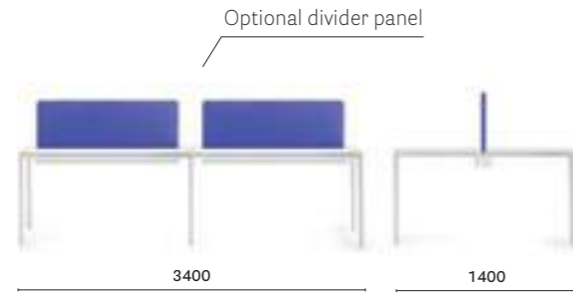

SIZES / DIMENSIONI

**TK2S179X140**

Desk Table 2 stations, steel frame, laminate top, setting for divider panel, single cable management (1500x150)

**TK2S340X140**

Desk Table 4 stations, steel frame, laminate top, setting for divider panel, double cable management (1500x150)