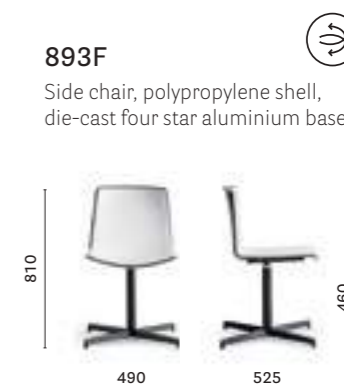

### SIZES / DIMENSIONI

SIZES / DIMENSIONI

890/2

Side chair, upholstered shell, steel tube frame

897/2

Side chair, upholstered shell, steel rod sled frame

895/2

Armchair, upholstered shell, steel tube frame