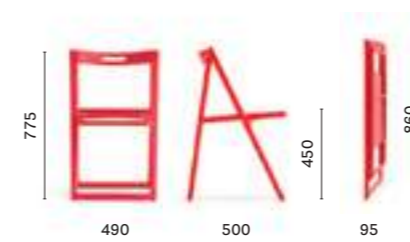

### SIZES / DIMENSIONI

460

Polypropylene chair

465-466

Steel trolley with or without wheels  
WIDTH: 600