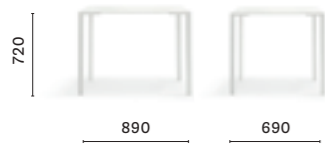

TG 89x69

Table, aluminium legs and plate, solid laminate / laminate* top