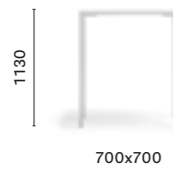

TG\_89X89

Dining table,  
height  
Tavolo da pranzo,  
altezza  
720 mm

TG\_79X79

SIZES / DIMENSIONI

**TG 69x69**

Table, aluminium legs and plate, solid laminate / laminate\* top

**TG 79x79**

Table, aluminium legs and plate, solid laminate / laminate\* top

**TG 139x89**

Table, aluminium legs and plate, solid laminate / laminate\* top

**TG 159x89**

Table, aluminium legs and plate, solid laminate / laminate\* top

**TG 199x89**

Table, aluminium legs and plate, solid laminate / laminate\* top

\* Height of the table increases if combined with a laminate top  
L'altezza del tavolo aumenta quando abbinato a ripiano in laminato

**TG\_H110 70x70**

High table, aluminium legs and plate, laminate top

**TG\_H110 80x80**

High table, aluminium legs and plate, laminate top

**TG\_H110 110x50**

High table, aluminium legs and plate, laminate top

SIZES / DIMENSIONI

**TG\_H110 120x60**

High table, aluminium legs and plate, laminate top