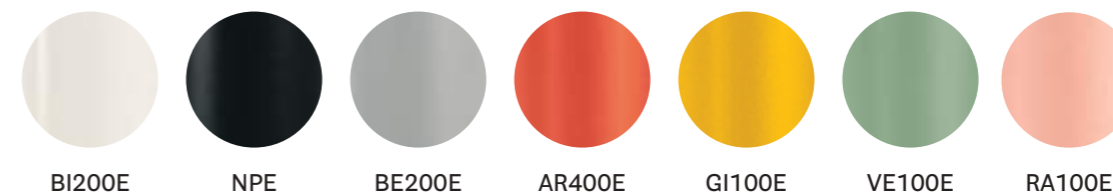

electrical features / caratteristiche elettriche

- **Light:** LED ARRAY 2W 3,7V 500mA 3000K 157 lm Class III
- **Battery:** Lithium battery (Li-Po), over 8 hours operating time
- **Cable:** black, length 1,3 mtrs, with micro USB cable and battery charger with Europlug type C (europlug 7/16), for indoor use

AWARDS / PREMI

CERTIFICATES / CERTIFICAZIONI

IEC 60598-2-4:1997 (Second Edition) used in conjunction with IEC 60598-1:2014 (Eighth Edition)
EN 60598-2-4:1997 used in conjunction with EN 60598-1:2015 (test report N°0099CE17)
IEC 60598-2-4:1997 (Second Edition) usato in conformità con IEC 60598-1:2014 (Ottava Edizione)
EN 60598-2-4:1997 usato in conformità con EN 60598-1:2015 (test report N°0099CE17)

IP65 Suitable for outdoor use / IP65 Adatto per uso esterno