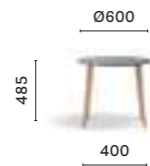

MLTD_60X48

Coffee table, solid ash wood legs, marble top