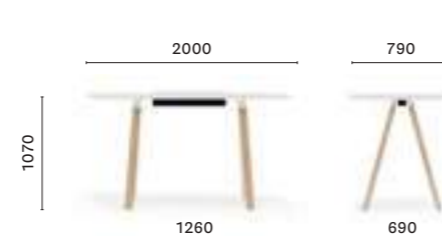

**ARKW 240/300/360X120 CC**

Table, oak legs and aluminium frame, solid laminate top, single cable management (1000x42/60)

**ARK 107\_200X79**

High table, steel legs and aluminium frame, solid laminate top

**ARKW 107\_200X79**

High table, oak legs and aluminium frame, solid laminate top

**ARK 107\_200X79 CC**

High table, steel legs and aluminium frame, solid laminate top, single cable management (800x42/60)

**ARKW 107\_200X79 CC**

High table, oak legs and aluminium frame, solid laminate top, single cable management (800x42/60)

SIZES / DIMENSIONI

**ARK D139**

Table, steel legs and aluminium frame, solid laminate top