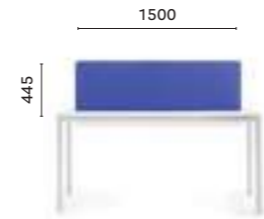

DSP

Divider panel sound-absorbing