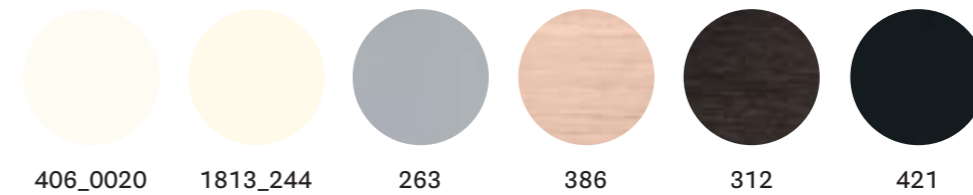

**TG\_H110 130x70**

High table, aluminium legs and plate, laminate top

FINISHES / FINITURE

solid laminate top / ripiano in stratificato

\*Black core / Anima nera

laminate top / ripiano in laminato

aluminium legs / gambe in alluminio