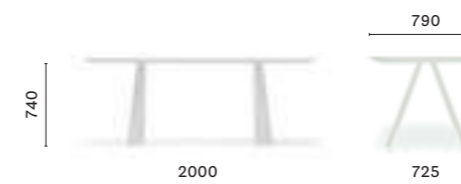

ARK 200X79

Table, steel legs and aluminium frame, solid laminate or melamine top