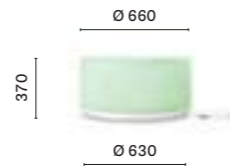

SIZES / DIMENSIONI

**475**  
Polyethylene pouf,  
steel base  
23W energy saver IP20

**475E**  
Polyethylene pouf,  
steel base  
23W energy saver IP44

**475L**  
Polyethylene pouf,  
steel base  
IP40

**485**  
Polyethylene pouf  
23W energy saver IP20