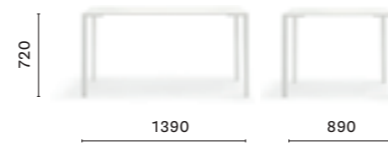

TG 139x89

Table, aluminium legs and plate, solid laminate / laminate* top