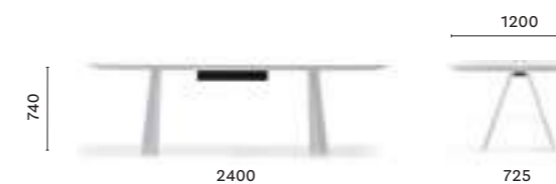

ARK 240X120 CCO

Table, steel legs and aluminium frame, solid laminate top, single cable management (600x150)