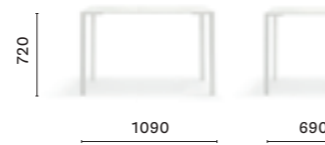

TG 109x69

Table, aluminium legs and plate, solid laminate / laminate* top