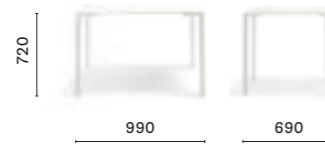

TG\_89X89

Dining table,  
height  
Tavolo da pranzo,  
altezza  
720 mm

TG\_79X79

SIZES / DIMENSIONI

**TG 69x69**

Table, aluminium legs and plate, solid laminate / laminate\* top

**TG 79x79**

Table, aluminium legs and plate, solid laminate / laminate\* top

**TG 89x89**

Table, aluminium legs and plate, solid laminate / laminate\* top

**TG 89x69**

Table, aluminium legs and plate, solid laminate / laminate\* top

**TG 99x69**

Table, aluminium legs and plate, solid laminate / laminate\* top