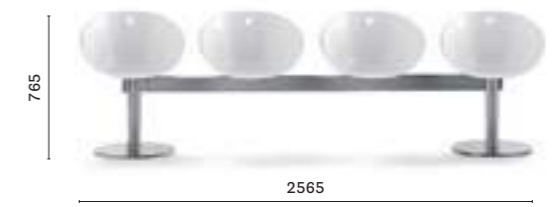

340/3

Upholstered covering only for technopolymer lounge armchair shell

943

Bench multiple seater, technopolymer shell, stainless steel frame

944

Bench multiple seater, technopolymer shell, stainless steel frame