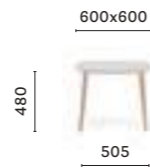

MLT_60X60X48

Coffee table, solid ash wood legs, veneered / MDF solid laminate* top