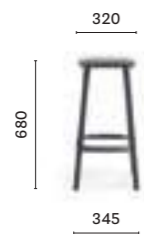

2702/A
Ash wood barstool, upholstered seat, aluminium footrest