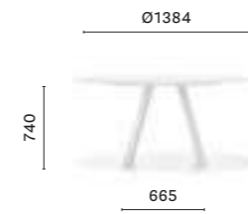

**ARKW 107\_200X79 CC**

High table, oak legs and aluminium frame, solid laminate top, single cable management (800x42/60)

SIZES / DIMENSIONI

**ARK D139**

Table, steel legs and aluminium frame, solid laminate top