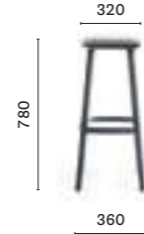

**2703**  
Ash wood low stool

**2703/A**  
Ash wood low stool, upholstered seat

SIZES / DIMENSIONI

**2747**  
Barstool, polypropylene shell, steel rod sled frame

**2748**  
Barstool, polypropylene shell, steel rod sled frame