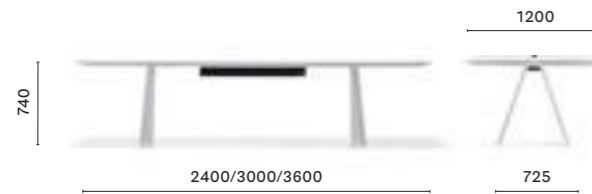

ARK 240/300/360X120 CC

Table, steel legs and aluminium frame, solid laminate top, single cable management (1000x42/60)