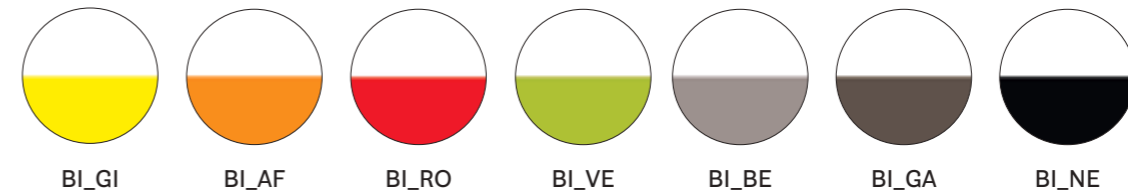

FINISHES / FINITURE

polypropylene / polipropilene

White front side always / scocca interna sempre bianca

fabrics / tessuti

→ see booklet for finishes  
vedi catalogo finiture

steel / acciaio

powder coated / verniciato