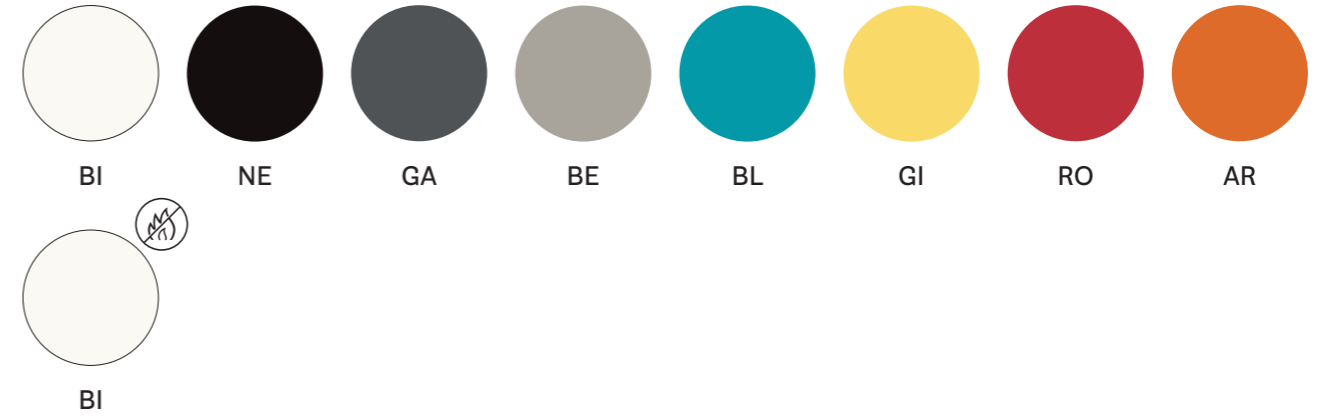

SIZES / DIMENSIONI

677

Polypropylene barstool

677/2

Polypropylene barstool,
upholstered seat

678

Polypropylene barstool

678/2

Polypropylene barstool,
upholstered seat

FINISHES / FINITURE

polypropylene / polipropilene

fabrics / tessuti

→ see booklet for finishes
vedi catalogo finiture

AWARDS / PREMI

reddot award 2014
winner

CERTIFICATES / CERTIFICAZIONI

According to EN 16139:2013 level 2, extreme
EN di riferimento 16139:2013 livello 2, estremo

For
670-673-674-675-677-678