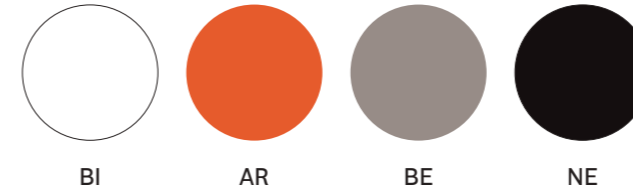

FINISHES / FINITURE

polypropylene / polipropilene

White front side always / scocca interna sempre bianca

fabrics / tessuti

→ see booklet for finishes  
vedi catalogo finiture

steel / acciaio

powder coated / verniciato