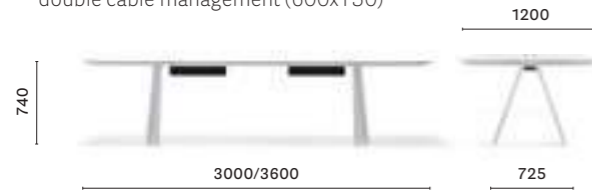

### ARKW 240X120 CCO

Table, oak legs and aluminium frame, solid laminate top, single cable management (600x150)

SIZES / DIMENSIONI

**ARK 300/360X120 CCO**

Table, steel legs and aluminium frame, solid laminate top, double cable management (600x150)