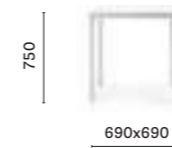

SIZES / DIMENSIONI

TK2_69X69

Table, steel frame and solid laminate* or laminate top