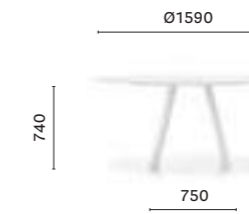

ARK D159

Table, steel legs and aluminium frame, solid laminate top