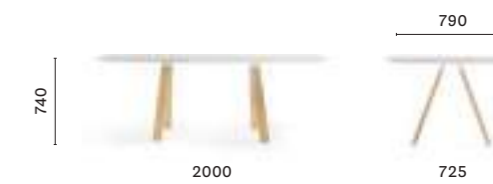

ARKW 200X79

Table, oak legs and aluminium frame, solid laminate top