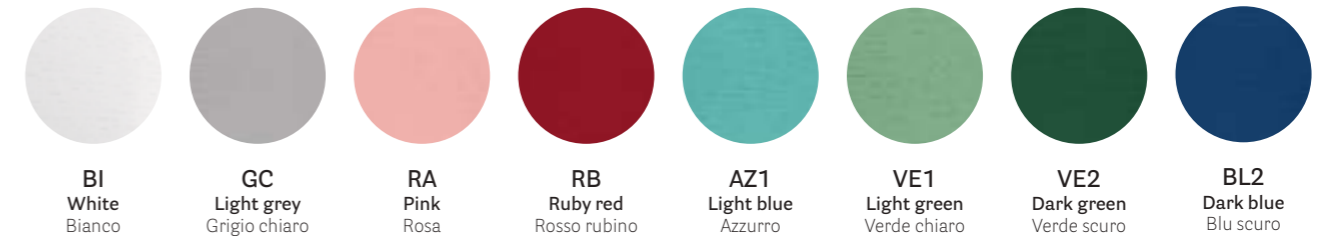

SIZES / DIMENSIONI

FINISHES / FINITURE

lacquered ash with visible grains / frassino laccato a poro aperto

→ see booklet for finishes
vedi catalogo finiture

powder coated / verniciato

→ see booklet for finishes
vedi catalogo finiture

CERTIFICATES / CERTIFICAZIONI

CATAS According to EN 16139:2013 level 2, extreme
EN di riferimento 16139:2013 livello 2, estremo