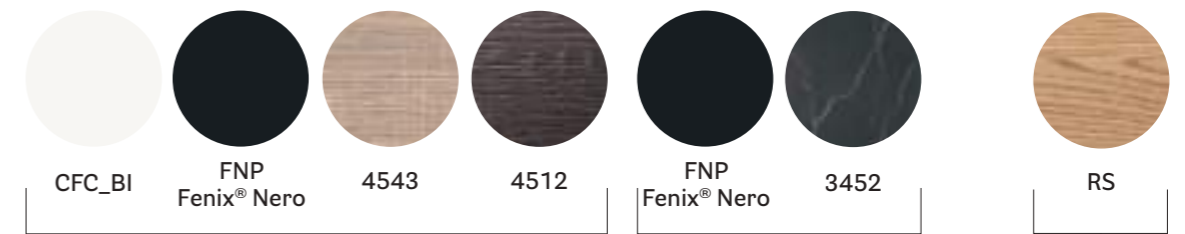

solid laminate top / ripiano in stratificato

veneered top / ripiano in impiallacciato