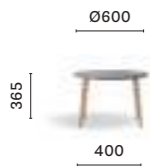

MLTD_60X36

Coffee table, solid ash wood legs, marble top