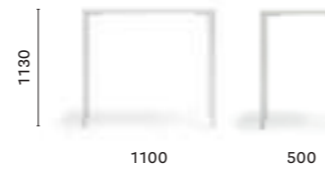

\* Height of the table increases if combined with a laminate top  
L'altezza del tavolo aumenta quando abbinato a ripiano in laminato

**TG\_H110 70x70**

High table, aluminium legs and plate, laminate top

**TG\_H110 80x80**

High table, aluminium legs and plate, laminate top

**TG\_H110 110x50**

High table, aluminium legs and plate, laminate top

SIZES / DIMENSIONI

**TG\_H110 120x60**

High table, aluminium legs and plate, laminate top