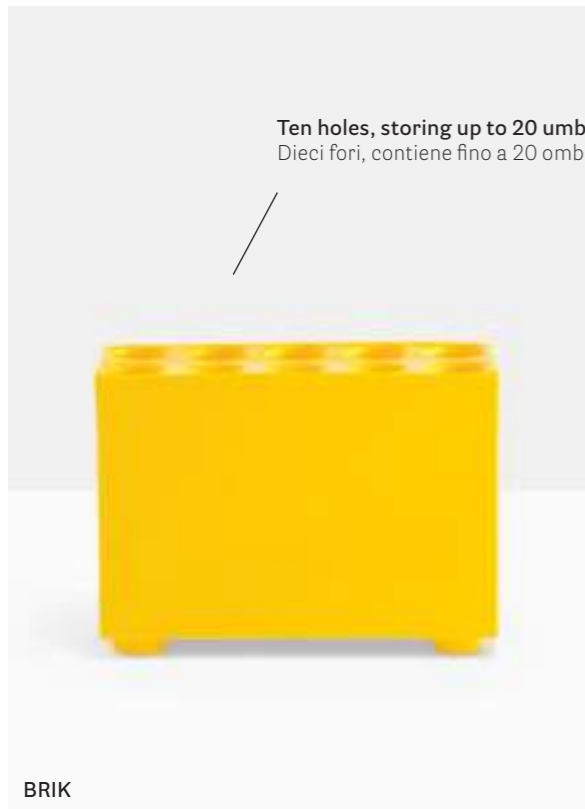

UMBRELLA STAND / PORTAOMBRELLI

BRIK