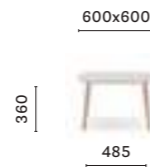

MLT_60X60X36

Coffee table, solid ash wood legs, veneered / MDF solid laminate* top