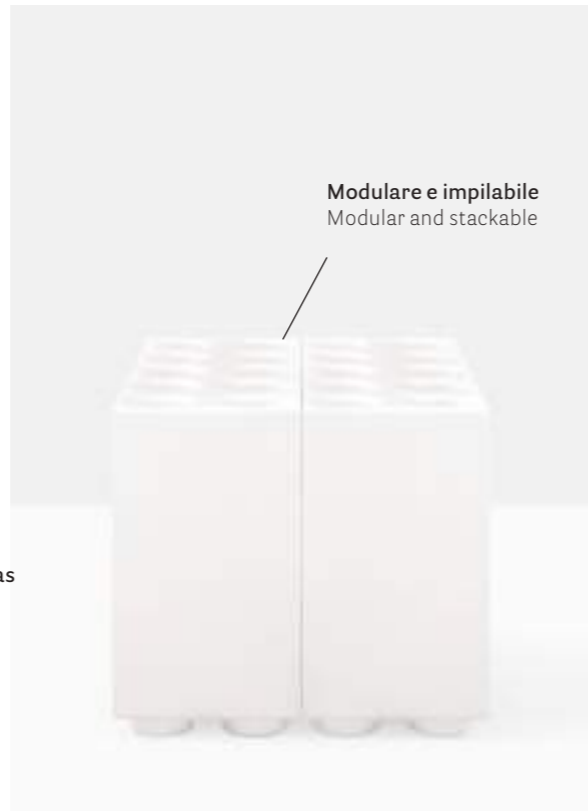

Modulare e impilabile
Modular and stackable