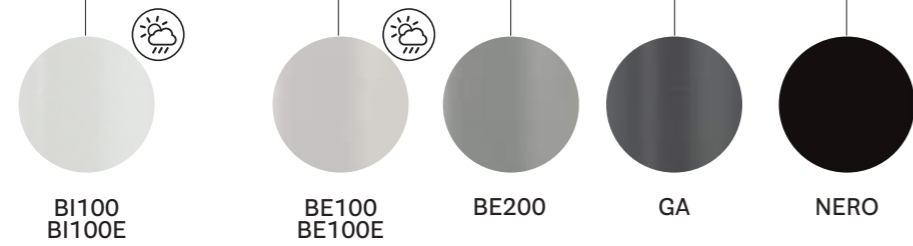

powder-coated legs / gambe in acciaio verniciato