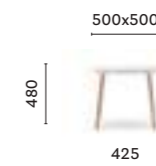

MLT_50X50X48

Coffee table, solid ash wood legs, veneered / MDF / solid laminate* top

* Table height decreases of 10 mm for solid laminate top versions
L'altezza del tavolo si riduce di 10 mm per le versioni con ripiano in stratificato