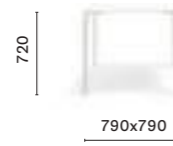

TG\_89X89

Dining table,  
height  
Tavolo da pranzo,  
altezza  
720 mm

TG\_79X79

SIZES / DIMENSIONI

**TG 69x69**

Table, aluminium legs and plate, solid laminate / laminate\* top

**TG 79x79**

Table, aluminium legs and plate, solid laminate / laminate\* top