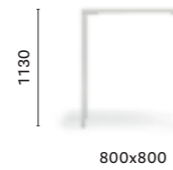

\* Height of the table increases if combined with a laminate top  
L'altezza del tavolo aumenta quando abbinato a ripiano in laminato

**TG\_H110 70x70**

High table, aluminium legs and plate, laminate top

**TG\_H110 80x80**

High table, aluminium legs and plate, laminate top

**TG\_H110 110x50**

High table, aluminium legs and plate, laminate top

SIZES / DIMENSIONI

**TG\_H110 120x60**

High table, aluminium legs and plate, laminate top