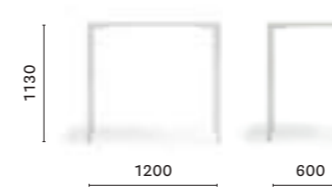

\* Height of the table increases if combined with a laminate top  
L'altezza del tavolo aumenta quando abbinato a ripiano in laminato

**TG\_H110 70x70**

High table, aluminium legs and plate, laminate top

**TG\_H110 80x80**

High table, aluminium legs and plate, laminate top

**TG\_H110 110x50**

High table, aluminium legs and plate, laminate top

SIZES / DIMENSIONI

**TG\_H110 120x60**

High table, aluminium legs and plate, laminate top