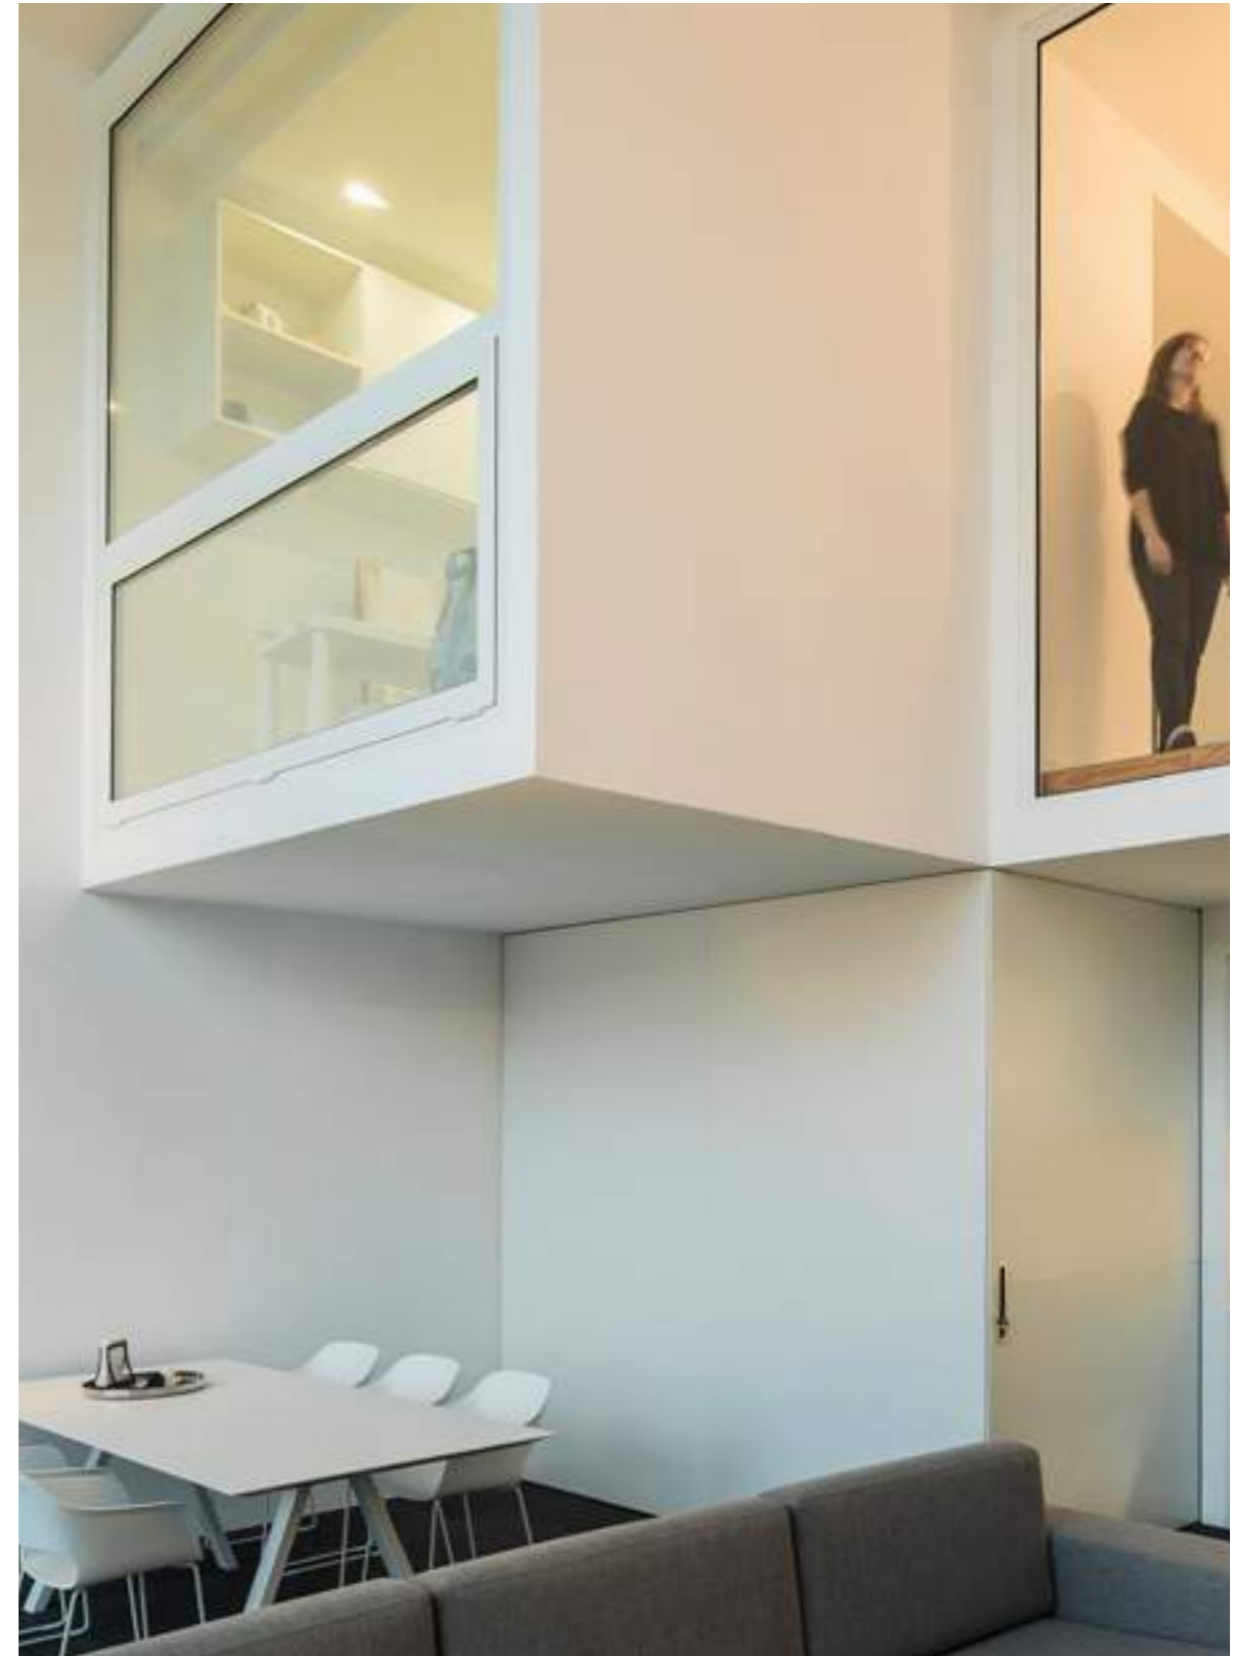

Arch House by Maria Fradinho

Ilhavo, Portugal

Project: Home

Architects: Frari - architecture network

Products: Babila armchair and barstool,
Arki-Table