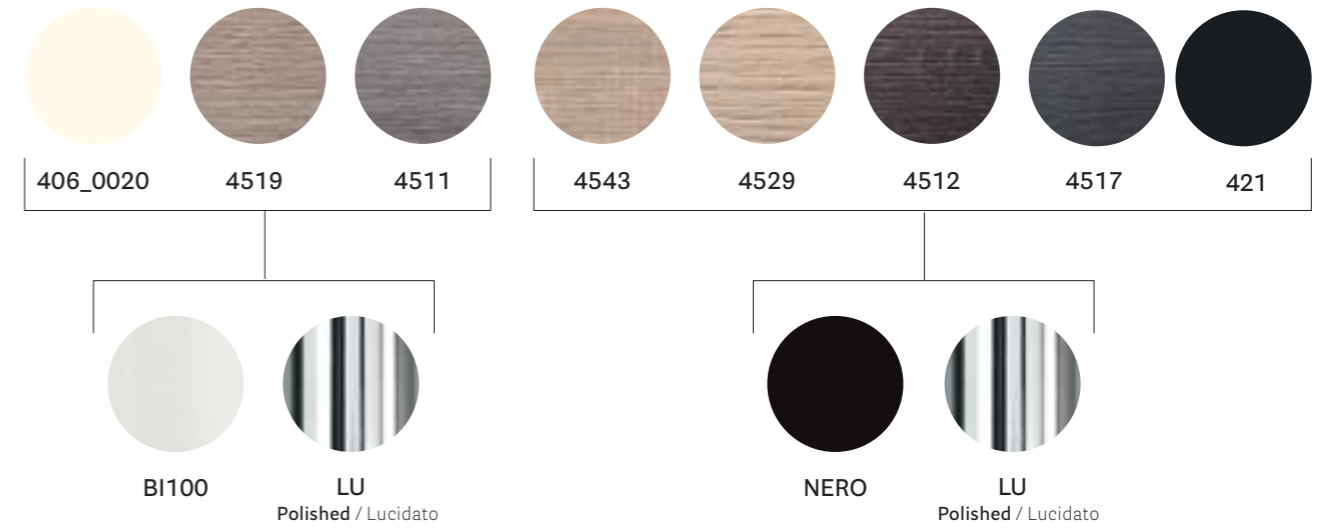

SIZES / DIMENSIONI

TYT

Aluminium tilting office table

FINISHES / FINITURE

solid laminate top with powder-coated or polished legs / ripiano in stratificato con gambe in acciaio verniciato o lucidato

FINISHES / FINITURE

laminated top with powder-coated or polished legs / ripiano in laminato con gambe in acciaio verniciato o lucidato

any standard colour in powder coated finish table base  
basamento verniciato in tutti i colori standard