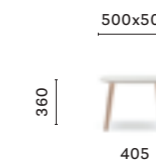

MLT_50X50X36

Coffee table, solid ash wood legs, veneered / MDF / solid laminate* top