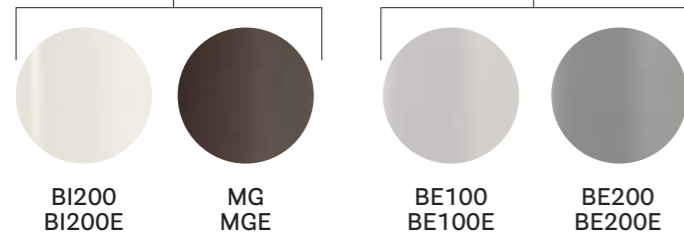

powder-coated legs / gambe in acciaio verniciato