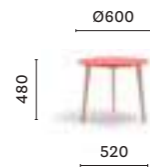

SIZES / DIMENSIONI

**MLTD\_60X36**

Coffee table, solid ash wood legs, veneered / MDF solid laminate\* top

**MLTD\_60X48**

Coffee table, solid ash wood legs, veneered / MDF solid laminate\* top

**MLT\_60X60X36**