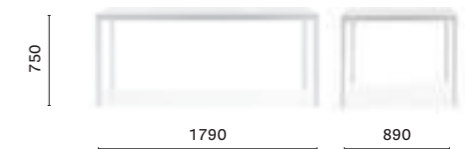

TK2_179X89

Table, steel frame and solid laminate* or laminate top

* Height of the table decreases if combined with a solid laminate top
L'altezza del tavolo diminuisce quando abbinato a ripiano in stratificato