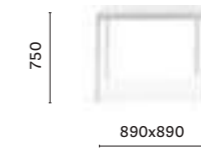

TK2_89X89

Table, steel frame and solid laminate* or laminate top