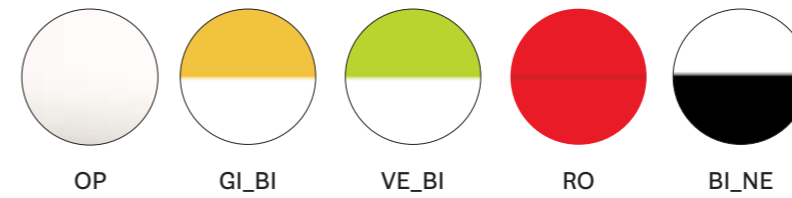

fabrics / tessuti

→ see booklet for finishes
vedi catalogo finiture

steel
acciaio

powder coated
verniciato

LED